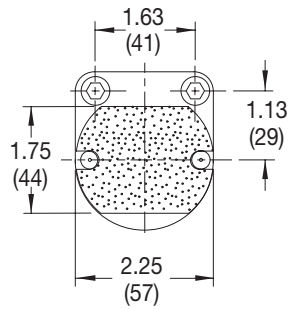

C FRICTION MODULES

Fits C-Series Clutches & Brakes

Mounting Specifications	CD - Dual Acting	CS-Single Acting
-------------------------	------------------	------------------

CD Dual Acting Use with CD 100 and 130 Clutches and with customer supplied dual discs. Force = 86 lb @ 75 psi. Weight ~1 lb (0.45 kg)
 CS Single Acting Use with customer supplied single discs. Force = 43 lb @ 75 psi. Weight ~1 lb (0.45 kg)