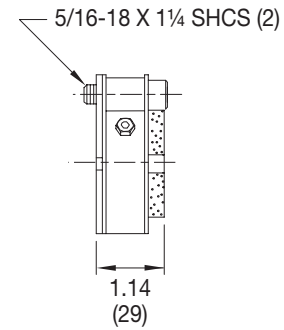

C FRICTION MODULES

Fits C-Series Clutches & Brakes

Mounting Specifications	CD - Dual Acting	CS-Single Acting
-------------------------	------------------	------------------

CD Dual Acting Use with CD 100 and 130 Clutches and with customer supplied dual discs. Force = 86 lb @ 75 psi. Weight ~1 lb (0.45 kg)
 CS Single Acting Use with customer supplied single discs. Force = 43 lb @ 75 psi. Weight ~1 lb (0.45 kg)