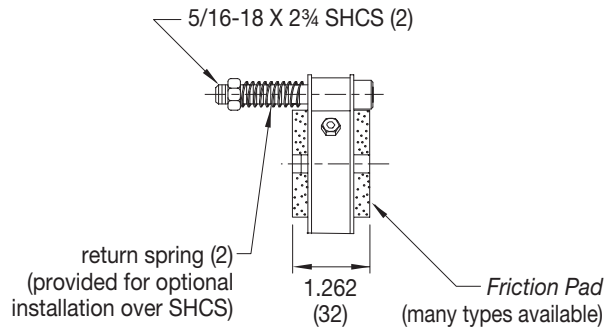

C FRICTION MODULES

Fits C-Series Clutches & Brakes

Mounting Specifications	CD - Dual Acting	CS-Single Acting
-------------------------	------------------	------------------

CD Dual Acting Use with CD 100 and 130 Clutches and with customer supplied dual discs. Force = 86 lb @ 75 psi. Weight ~1 lb (0.45 kg)
 CS Single Acting Use with customer supplied single discs. Force = 43 lb @ 75 psi. Weight ~1 lb (0.45 kg)